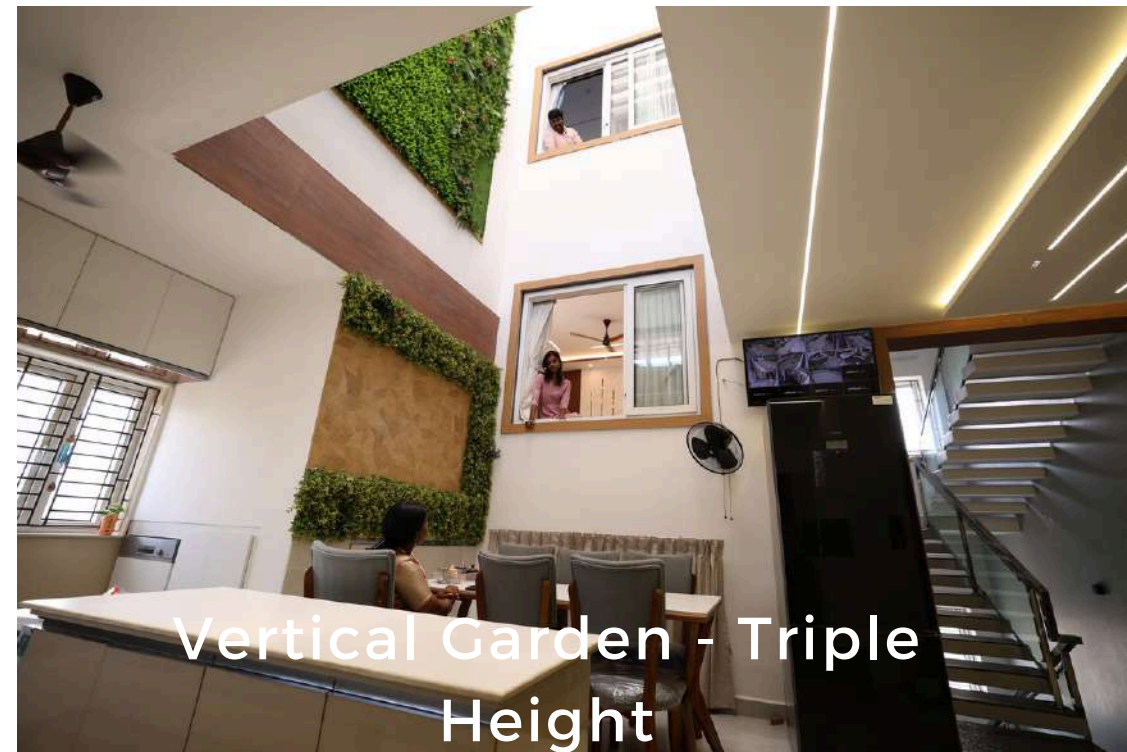

First Floor

**Double Height
Grand Reception Area
2 Car Parks
Lift + Staircase
Pantry + Com. Toilet**

Second Floor

**Evening Space in East Balcony
Open Passage with Room &
Kitchen Connectivity
2 Bedrooms with Balcony
Com. Toilet & AV Room**

Live Site Images - Encompasses **Luxury** living with **Elegance**

Kitchen Dining
Coonectivity

Vertical Garden - Triple
Height

Living Area with Swing

Double Height Area,

Dining With Skylight

Living Area

See how your Home Grows..